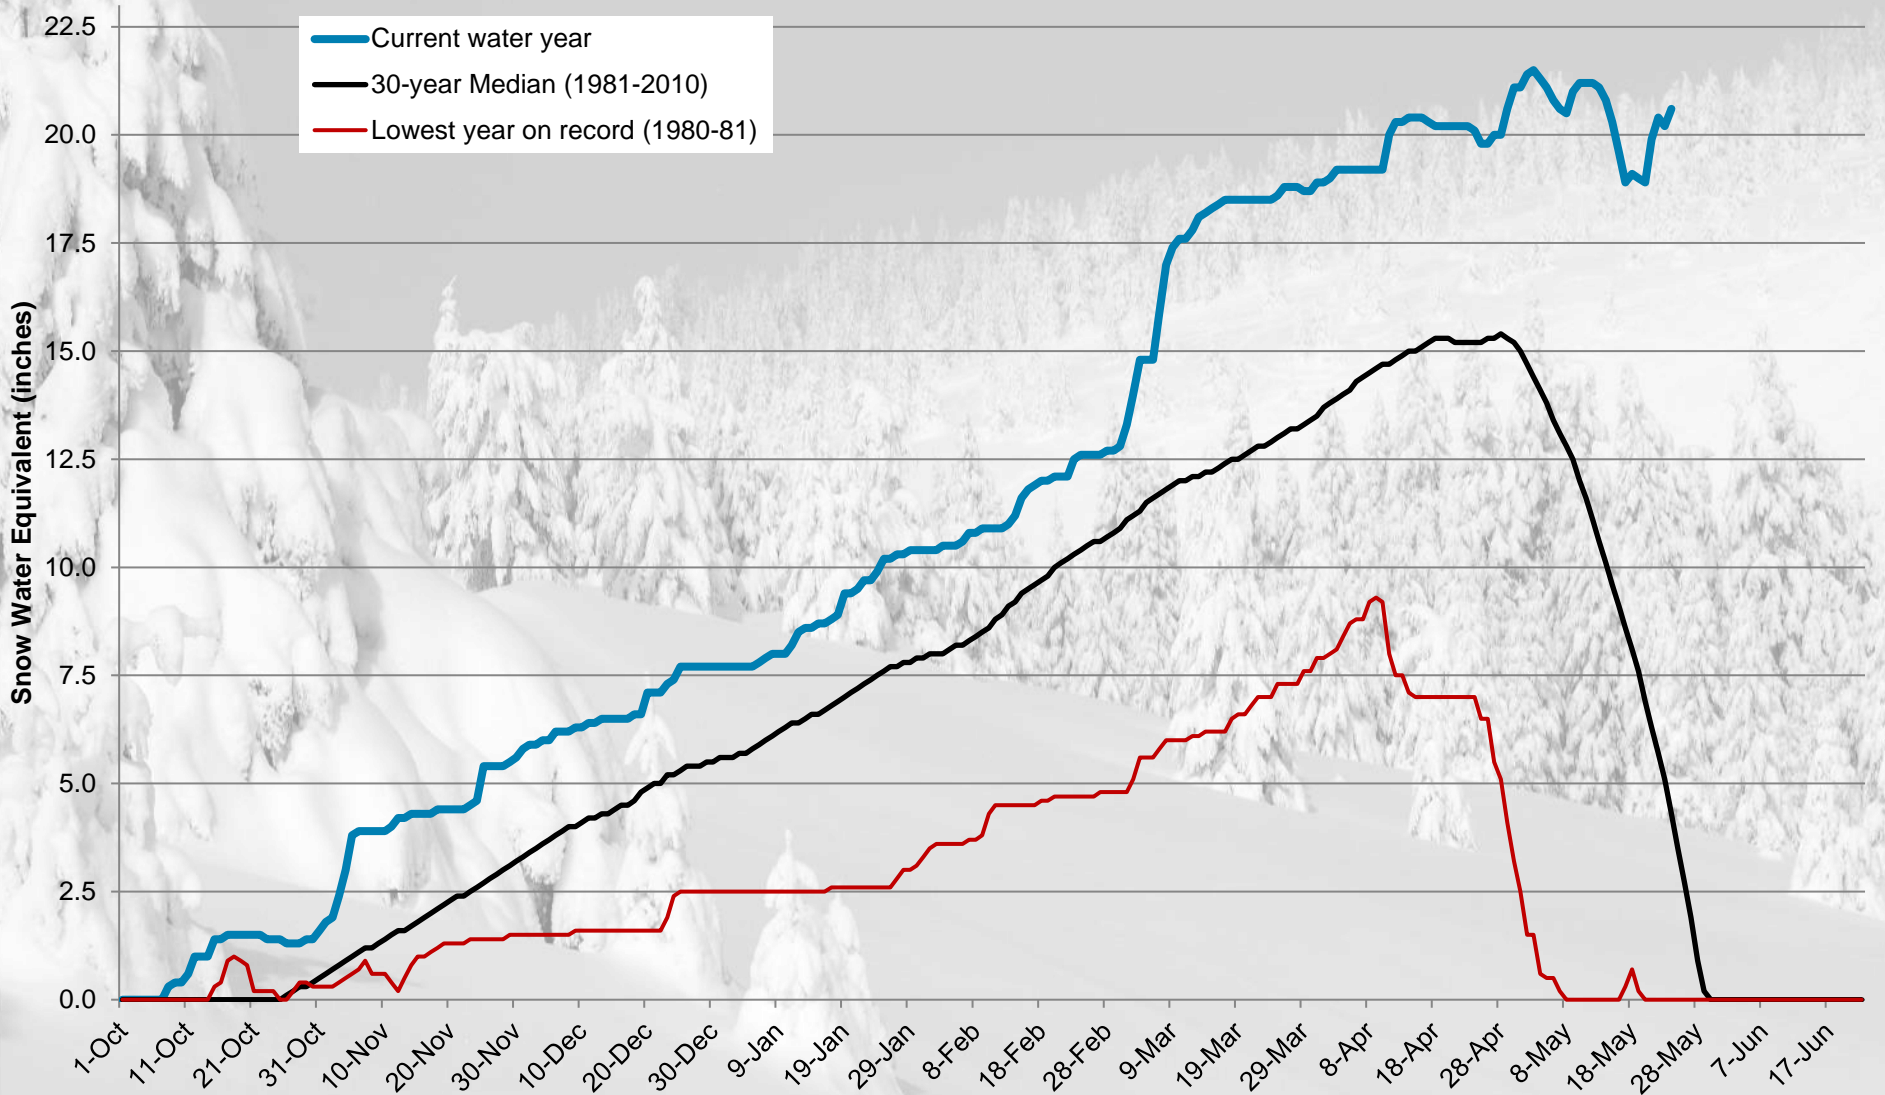

USDA SNOTEL Site: Vail Mountain - 10,300 ft.

05/24/2019 snow water equivalent: 13.9 in., 111% of normal

EAGLE RIVER
WATER & SANITATION
DISTRICT

*Snow Water Equivalent is a measure of the water content in snow. erwsd.org

USDA SNOTEL Site: Copper Mountain - 10,550 ft.

05/24/2019 snow water equivalent: 20.6 in., 479% of normal

*Snow Water Equivalent is a measure of the water content in snow.

USDA SNOTEL Site: Fremont Pass - 11,400 ft.

05/24/2019 snow water equivalent: 27.9 in., 160% of normal

EAGLE RIVER
WATER & SANITATION
DISTRICT

*Snow Water Equivalent is a measure of the water content in snow. erwsd.org