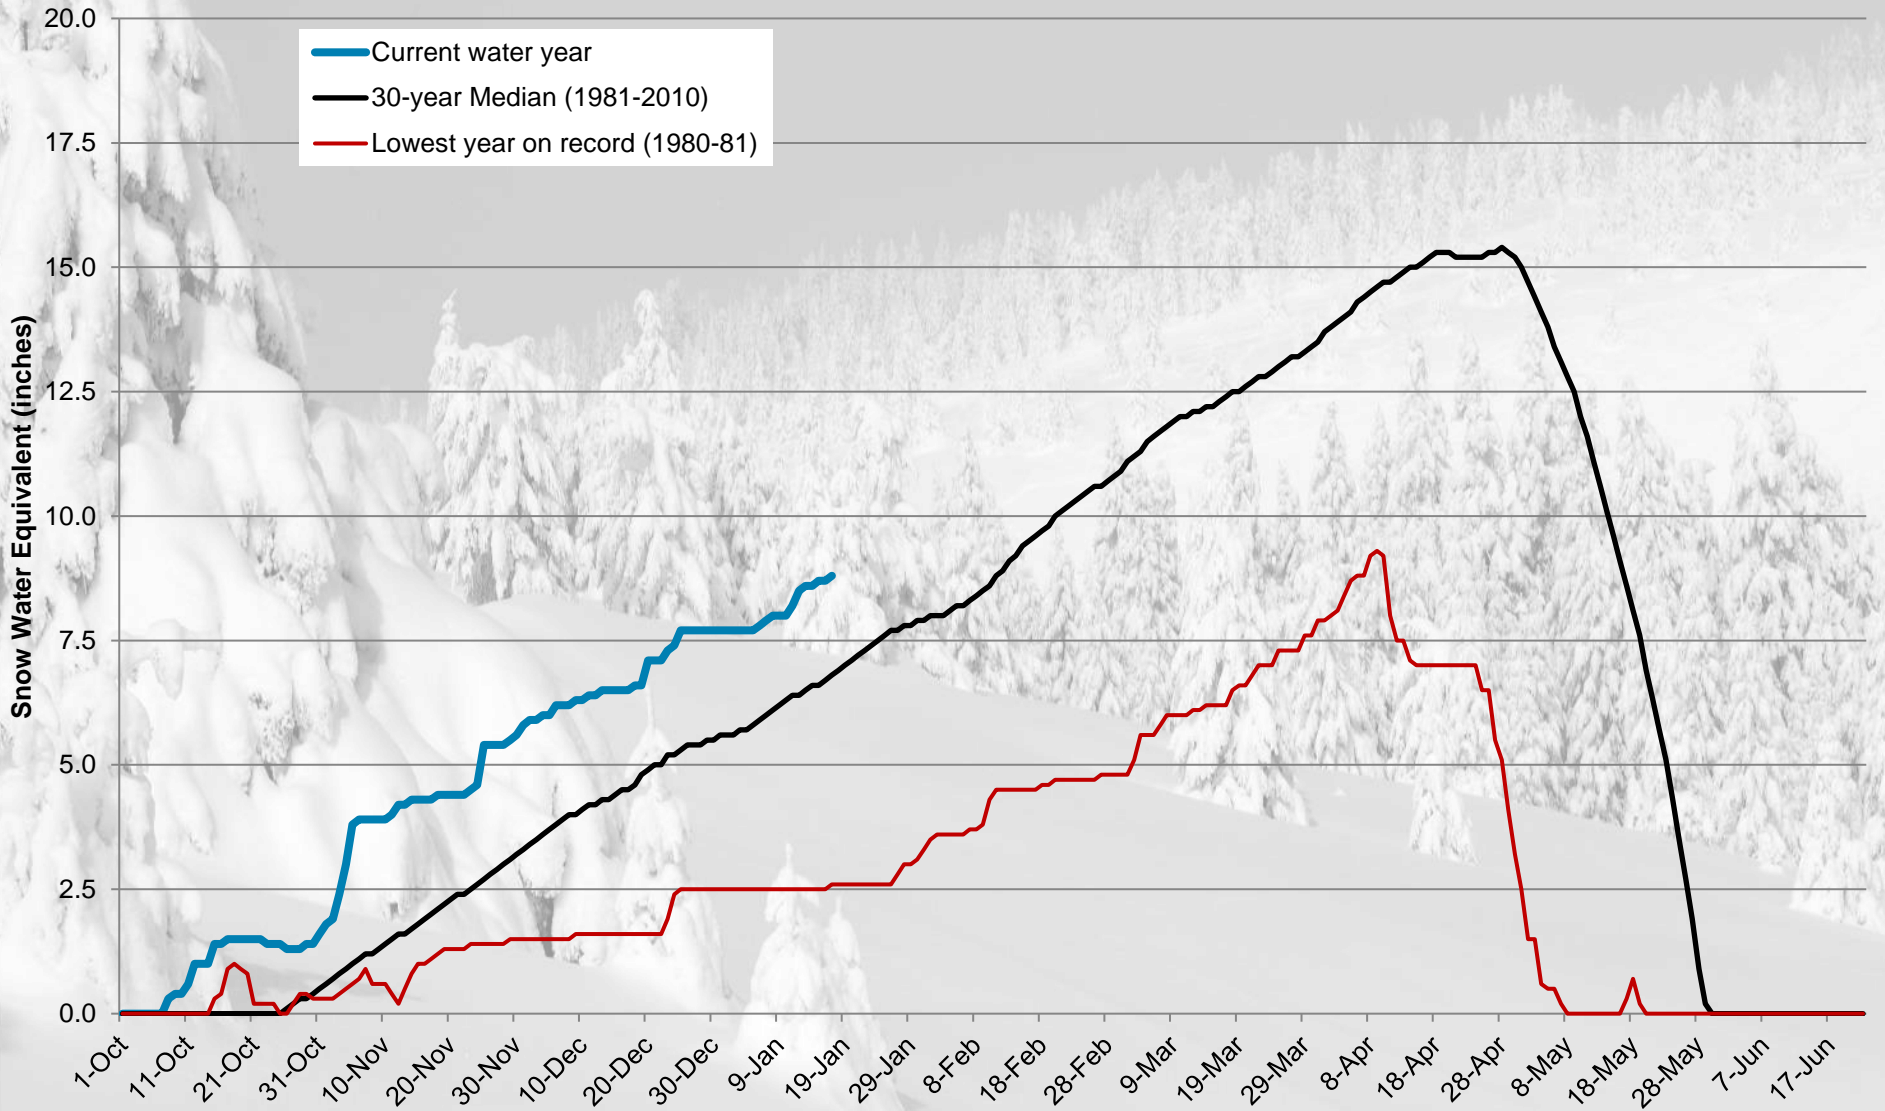

USDA SNOTEL Site: Vail Mountain - 10,300 ft.

01/17/2019 snow water equivalent: 8.9 in., 92% of normal

EAGLE RIVER
WATER & SANITATION
DISTRICT

*Snow Water Equivalent is a measure of the water content in snow. erwsd.org

USDA SNOTEL Site: Copper Mountain - 10,550 ft.

01/17/2019 snow water equivalent: 8.8 in., 129% of normal

*Snow Water Equivalent is a measure of the water content in snow.

USDA SNOTEL Site: Fremont Pass - 11,400 ft.

01/17/2019 snow water equivalent: 10.2 in., 123% of normal

EAGLE RIVER
WATER & SANITATION
DISTRICT

*Snow Water Equivalent is a measure of the water content in snow. erwsd.org