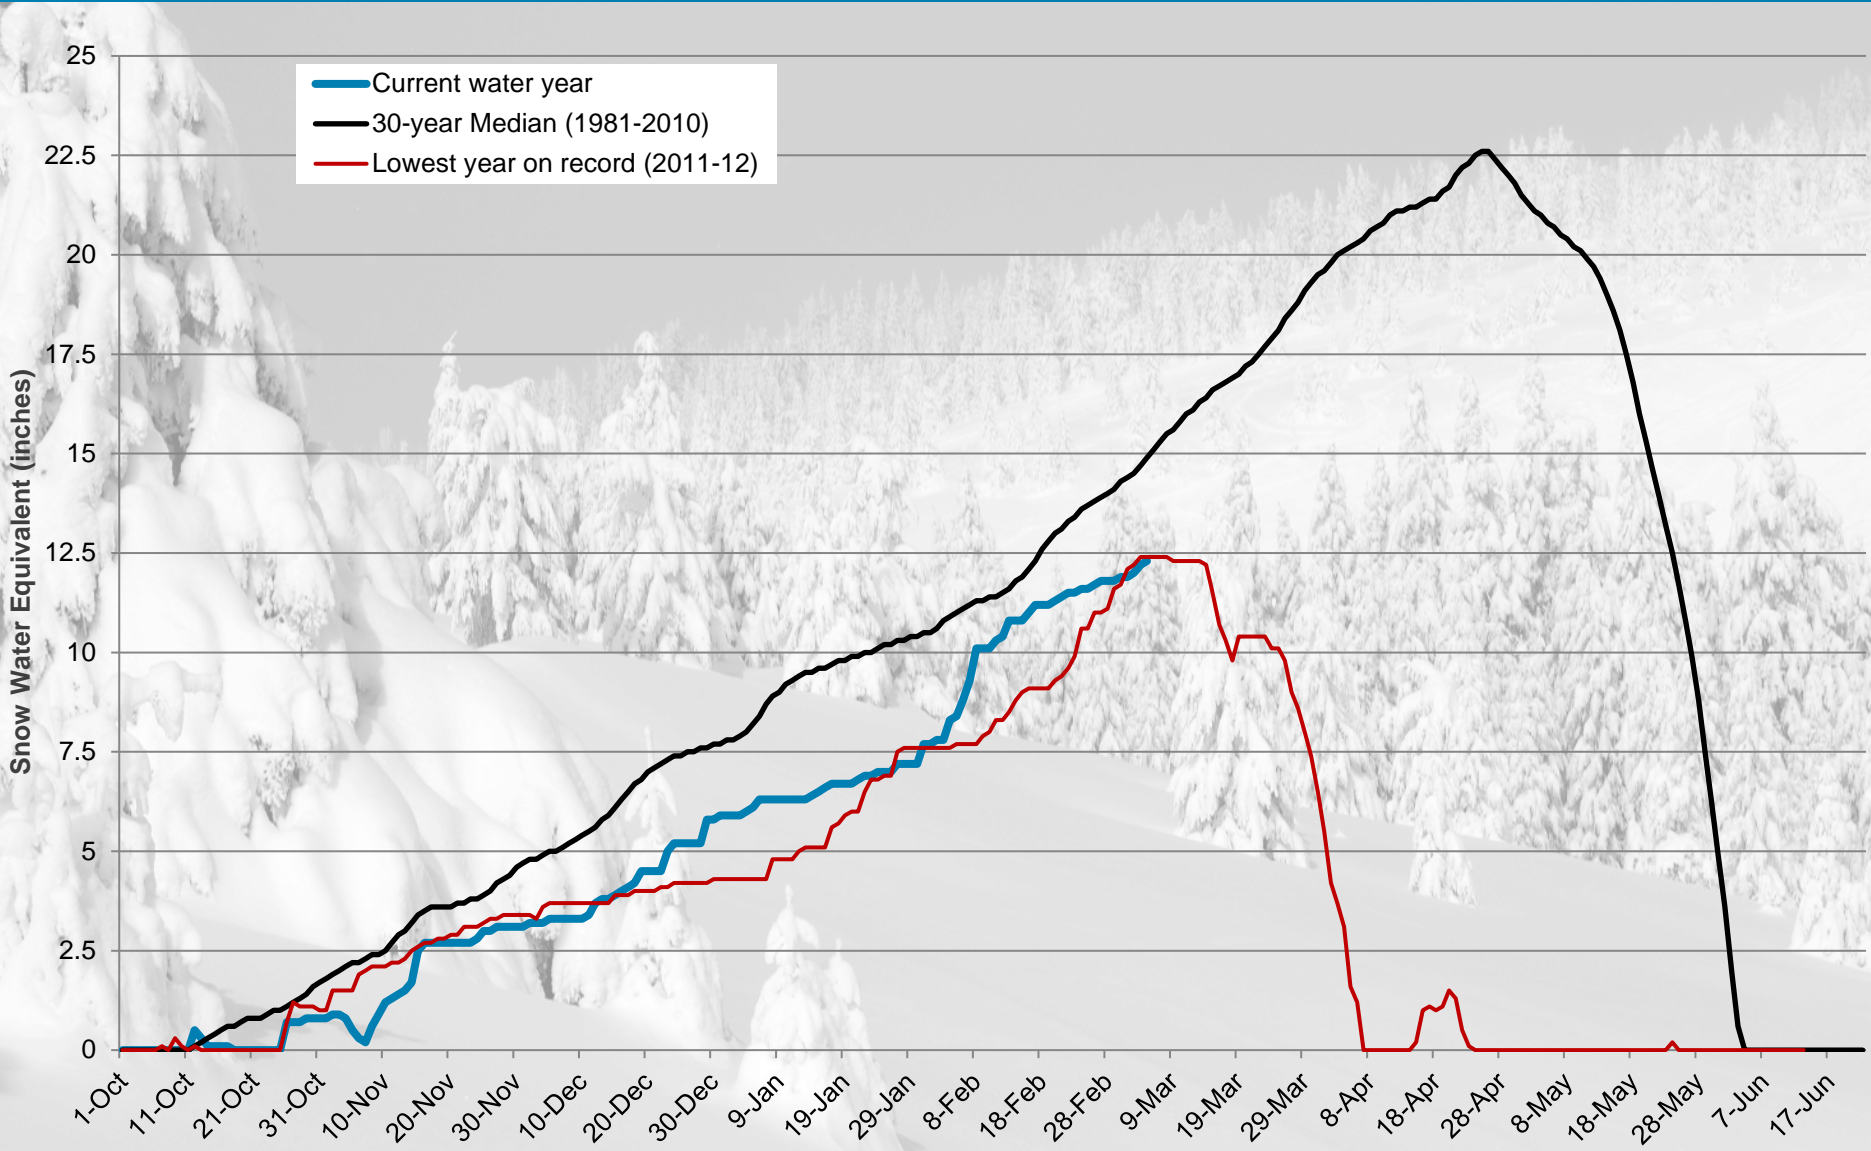

USDA SNOTEL Site: Vail Mountain - 10,300 ft.

03/06/2021 snow water equivalent: 12.3 in., 81% of normal

EAGLE RIVER
WATER & SANITATION
DISTRICT

*Snow Water Equivalent is a measure of the water content in snow. erwsd.org

USDA SNOTEL Site: Copper Mountain - 10,550 ft.

03/06/2021 snow water equivalent: 9.9 in., 85% of normal

*Snow Water Equivalent is a measure of the water content in snow.

USDA SNOTEL Site: Fremont Pass - 11,400 ft.

03/06/2021 snow water equivalent: 10.5 in., 85% of normal

EAGLE RIVER
WATER & SANITATION
DISTRICT

*Snow Water Equivalent is a measure of the water content in snow. erwsd.org