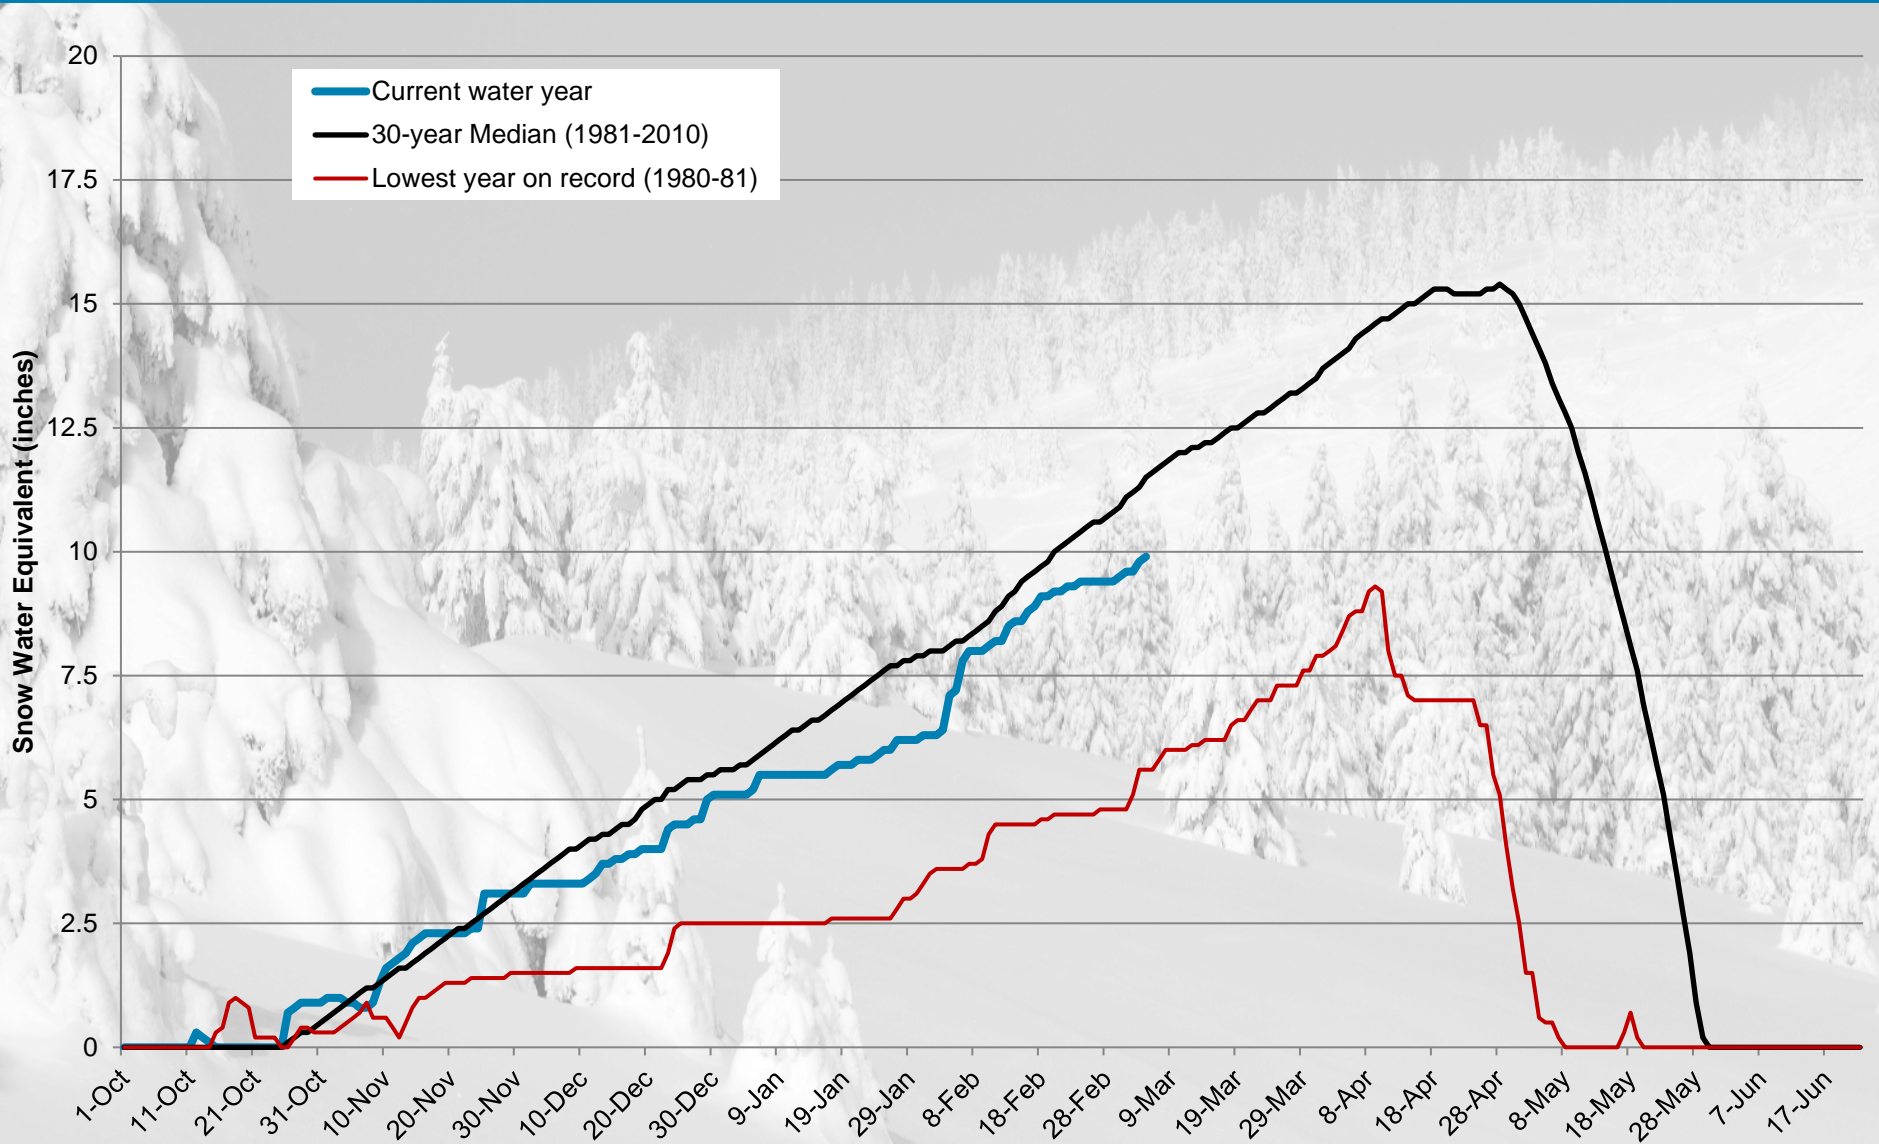

USDA SNOTEL Site: Vail Mountain - 10,300 ft.

03/06/2021 snow water equivalent: 12.3 in., 81% of normal

EAGLE RIVER
WATER & SANITATION
DISTRICT

*Snow Water Equivalent is a measure of the water content in snow. erwsd.org

USDA SNOTEL Site: Copper Mountain - 10,550 ft.

03/06/2021 snow water equivalent: 9.9 in., 85% of normal

*Snow Water Equivalent is a measure of the water content in snow.

USDA SNOTEL Site: Fremont Pass - 11,400 ft.

03/06/2021 snow water equivalent: 10.5 in., 85% of normal

EAGLE RIVER
WATER & SANITATION
DISTRICT

*Snow Water Equivalent is a measure of the water content in snow. erwsd.org