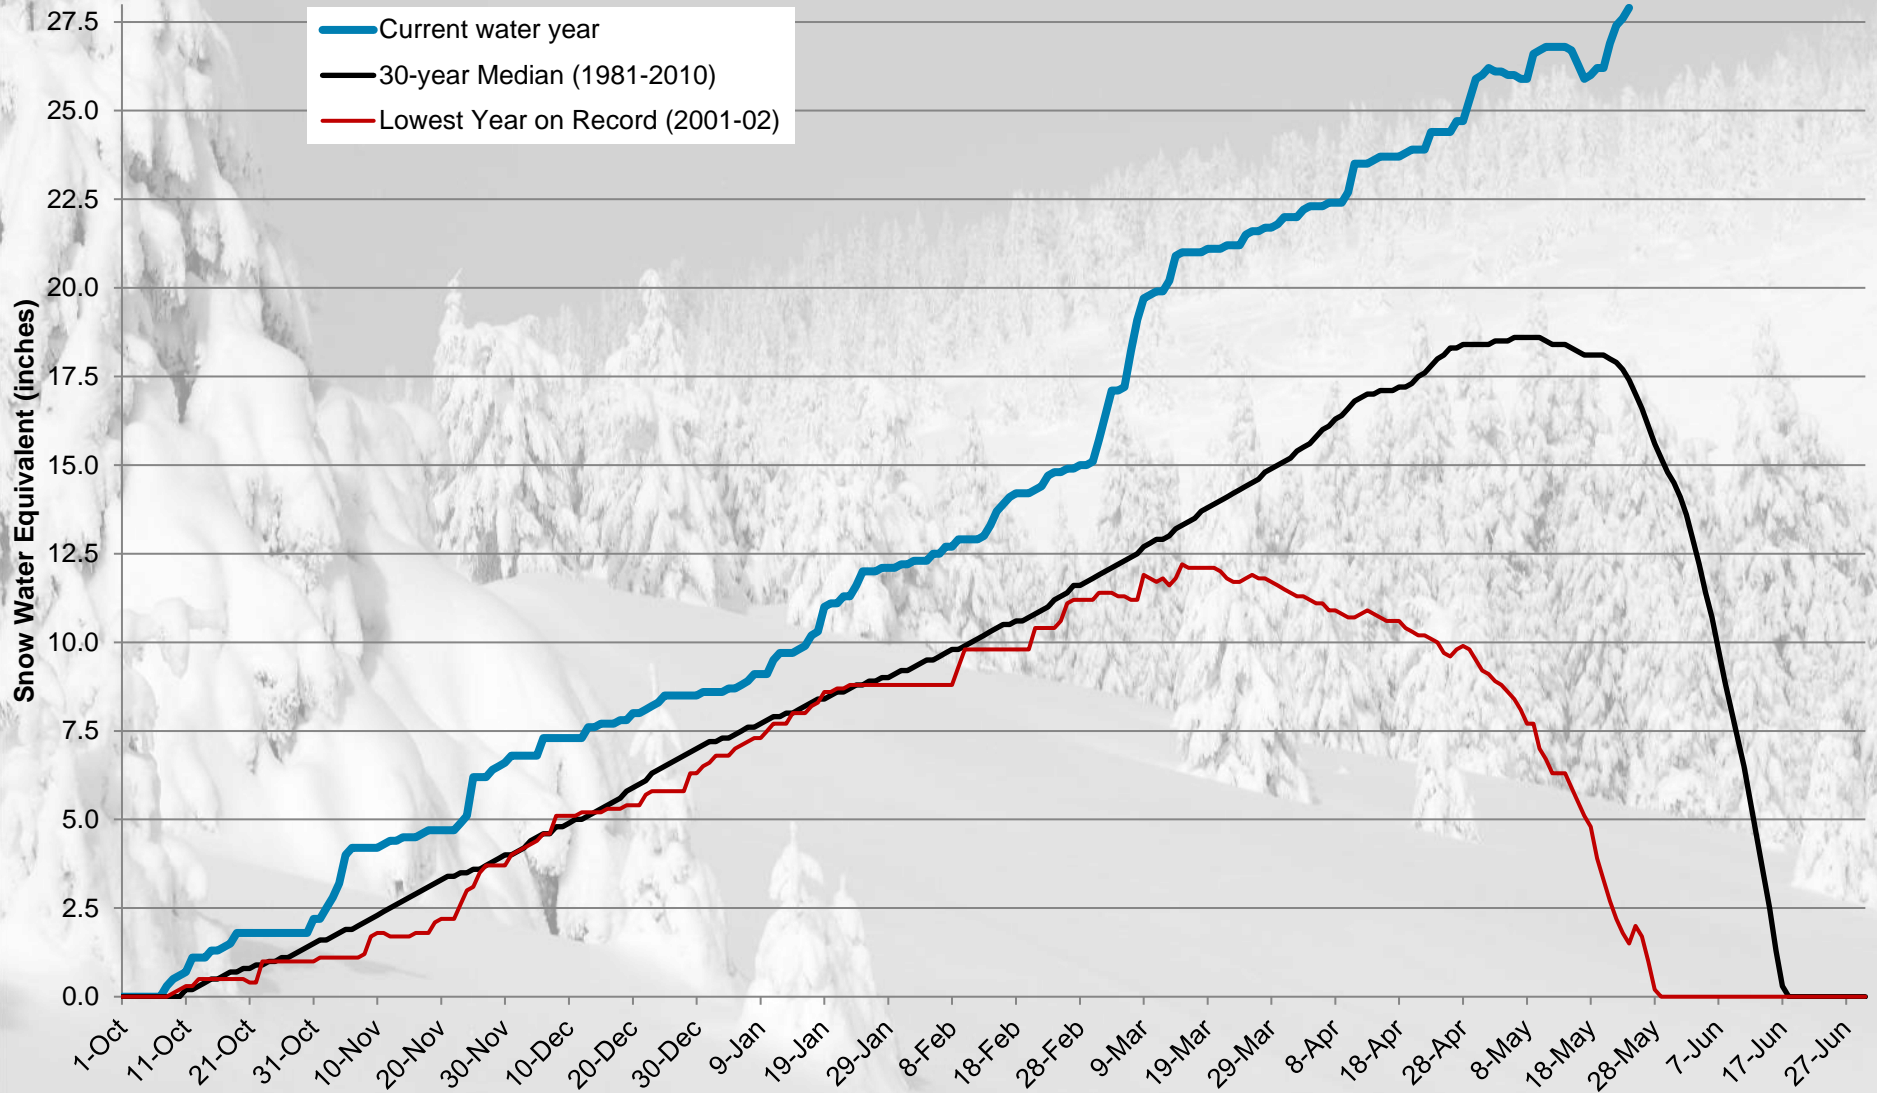

USDA SNOTEL Site: Vail Mountain - 10,300 ft.

05/24/2019 snow water equivalent: 13.9 in., 111% of normal

EAGLE RIVER
WATER & SANITATION
DISTRICT

*Snow Water Equivalent is a measure of the water content in snow. erwsd.org

USDA SNOTEL Site: Copper Mountain - 10,550 ft.

05/24/2019 snow water equivalent: 20.6 in., 479% of normal

*Snow Water Equivalent is a measure of the water content in snow.

USDA SNOTEL Site: Fremont Pass - 11,400 ft.

05/24/2019 snow water equivalent: 27.9 in., 160% of normal

EAGLE RIVER
WATER & SANITATION
DISTRICT

*Snow Water Equivalent is a measure of the water content in snow. erwsd.org