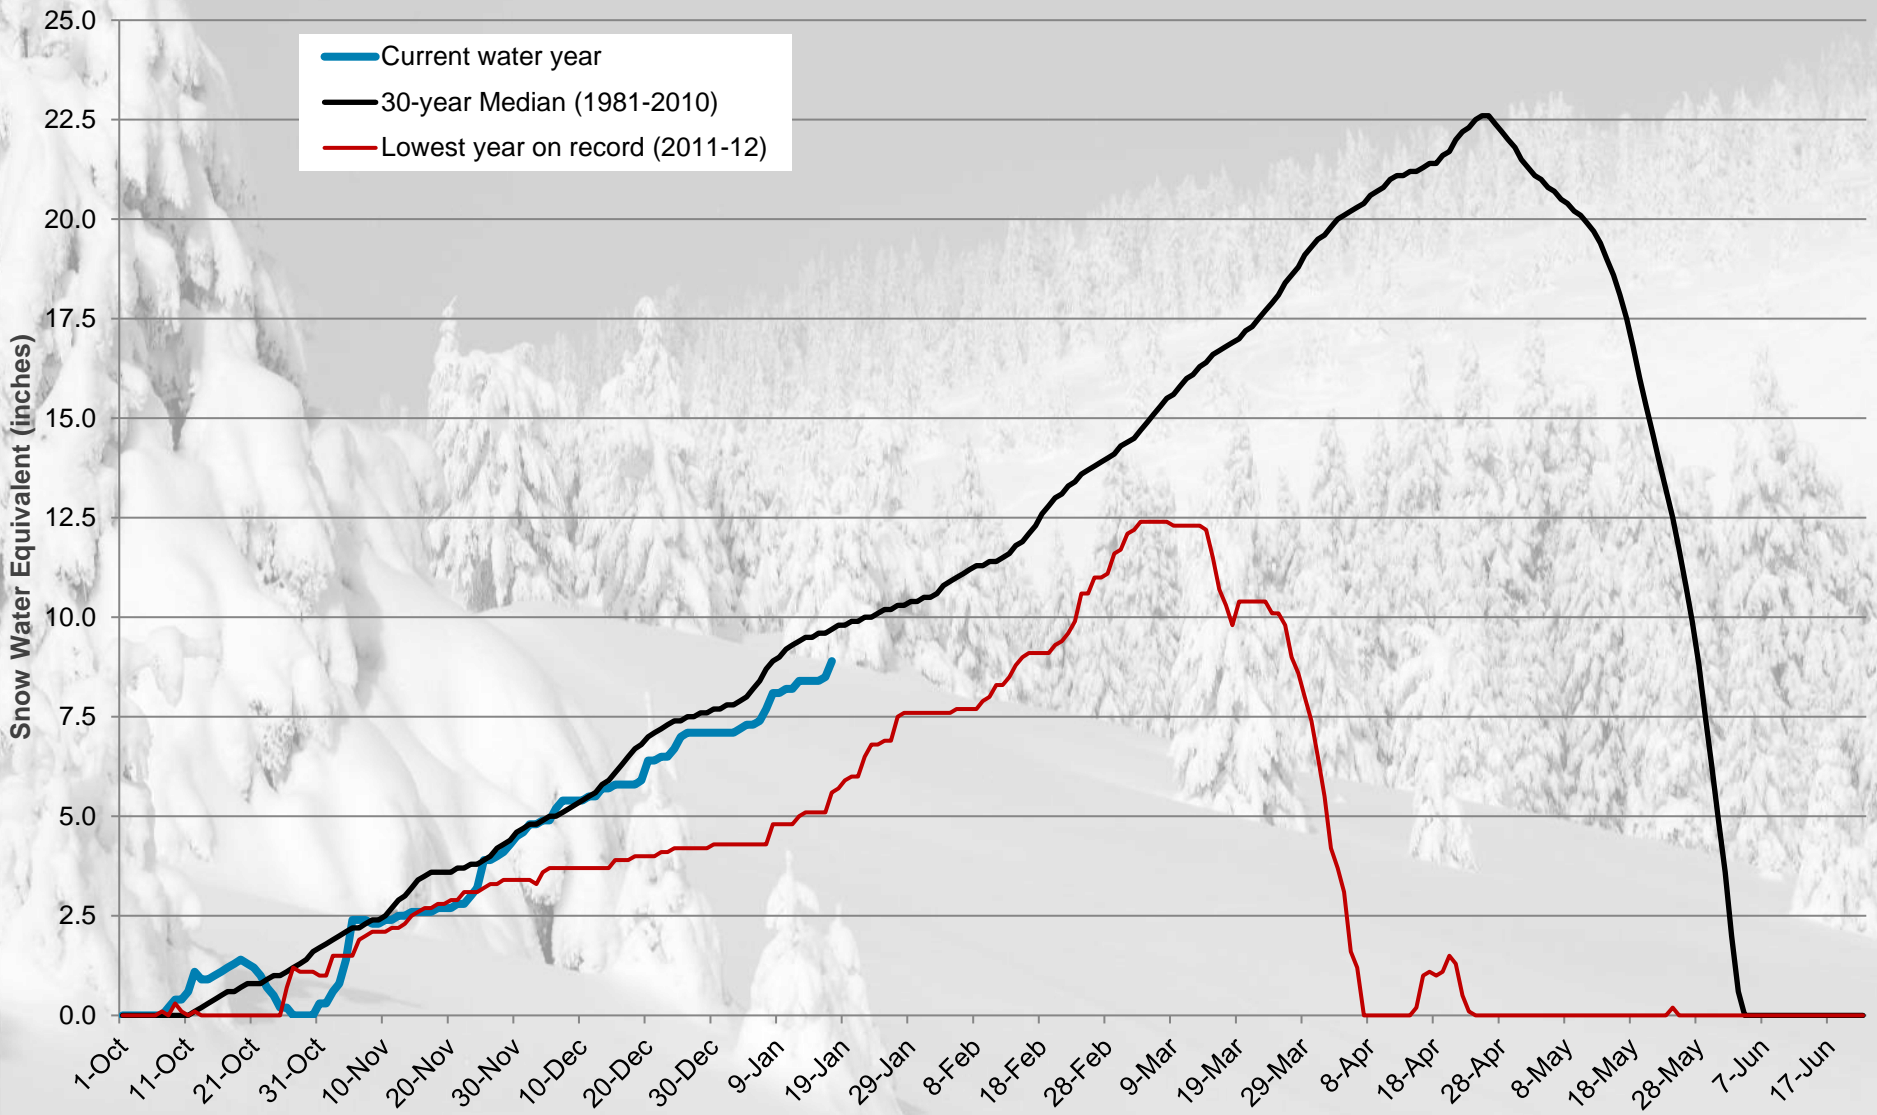

USDA SNOTEL Site: Vail Mountain - 10,300 ft.

01/17/2019 snow water equivalent: 8.9 in., 92% of normal

EAGLE RIVER
WATER & SANITATION
DISTRICT

*Snow Water Equivalent is a measure of the water content in snow. erwsd.org

USDA SNOTEL Site: Copper Mountain - 10,550 ft.

01/17/2019 snow water equivalent: 8.8 in., 129% of normal

*Snow Water Equivalent is a measure of the water content in snow.

USDA SNOTEL Site: Fremont Pass - 11,400 ft.

01/17/2019 snow water equivalent: 10.2 in., 123% of normal

EAGLE RIVER
WATER & SANITATION
DISTRICT

*Snow Water Equivalent is a measure of the water content in snow. erwsd.org