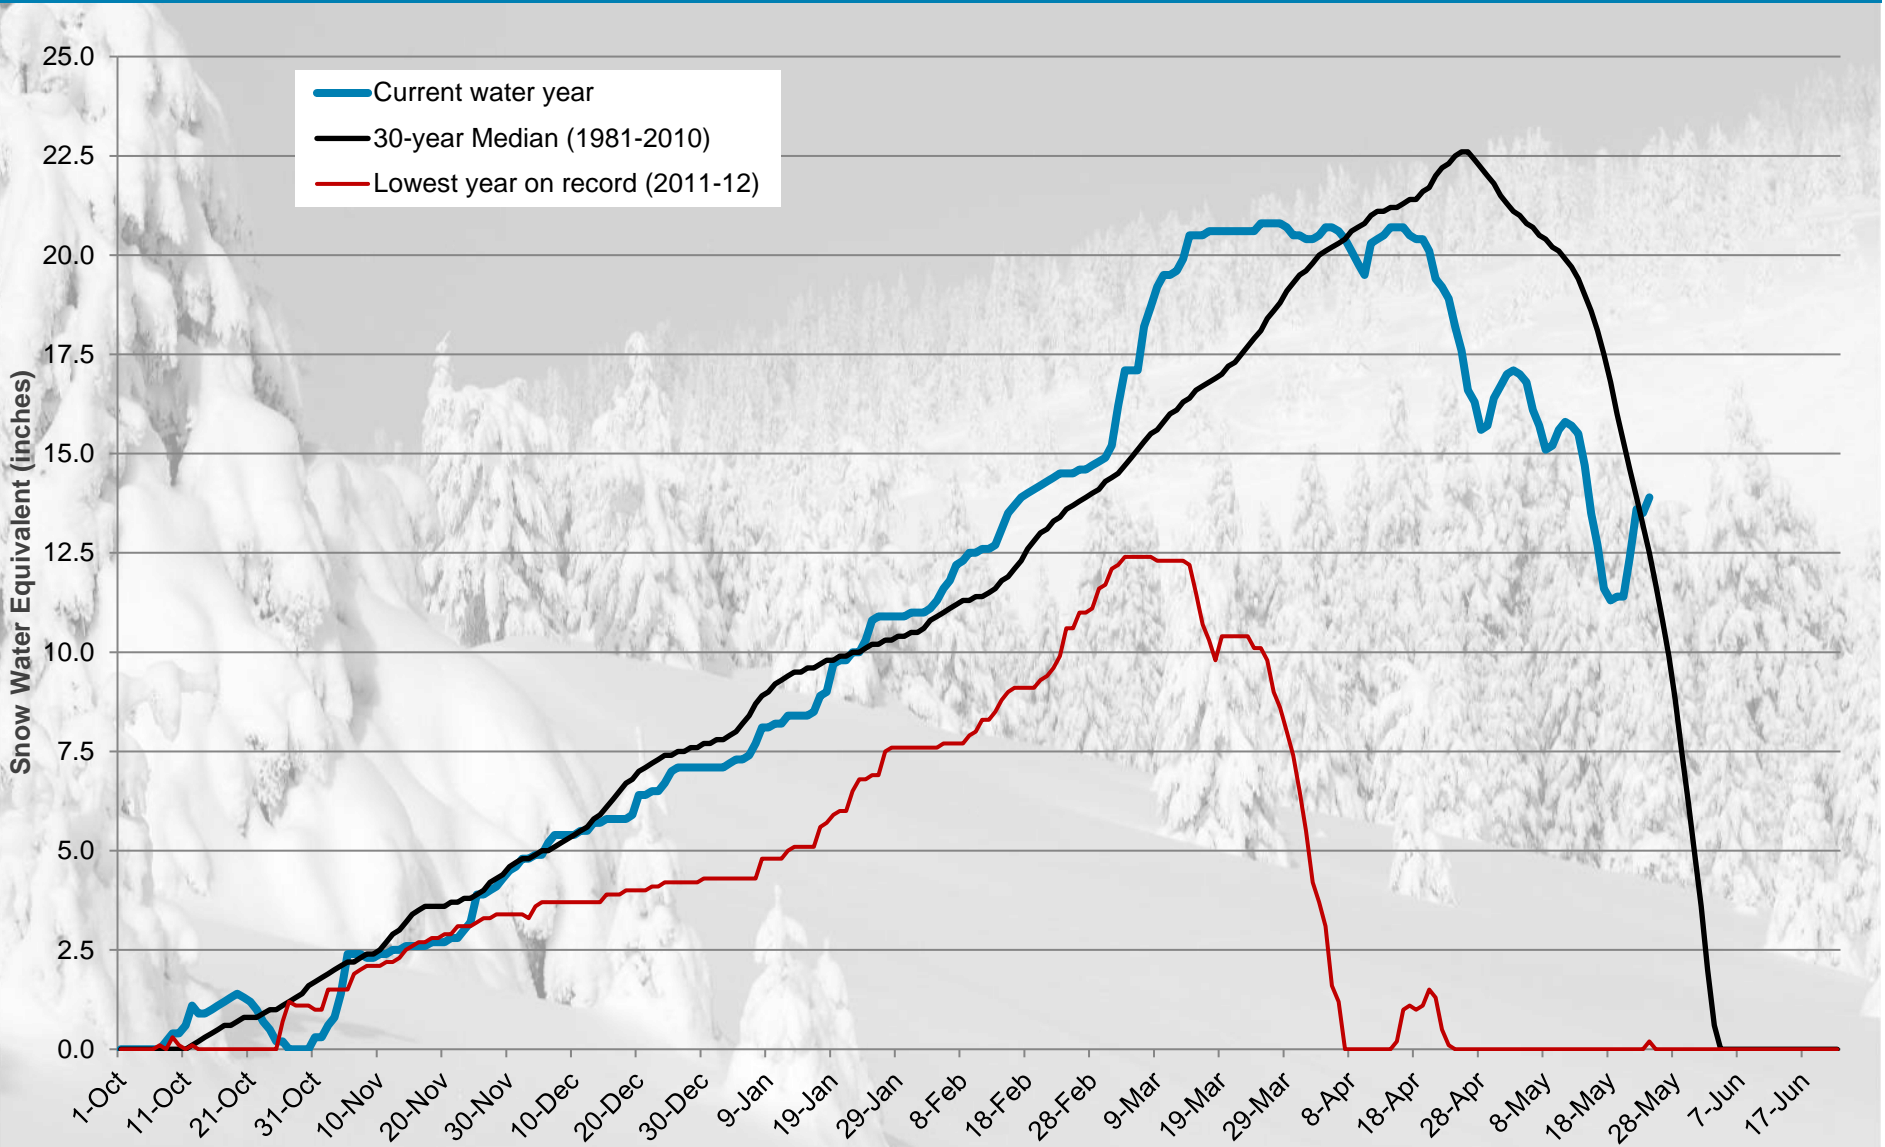

USDA SNOTEL Site: Vail Mountain - 10,300 ft.

05/24/2019 snow water equivalent: 13.9 in., 111% of normal

EAGLE RIVER
WATER & SANITATION
DISTRICT

*Snow Water Equivalent is a measure of the water content in snow. erwsd.org

USDA SNOTEL Site: Copper Mountain - 10,550 ft.

05/24/2019 snow water equivalent: 20.6 in., 479% of normal

*Snow Water Equivalent is a measure of the water content in snow.

USDA SNOTEL Site: Fremont Pass - 11,400 ft.

05/24/2019 snow water equivalent: 27.9 in., 160% of normal

EAGLE RIVER
WATER & SANITATION
DISTRICT

*Snow Water Equivalent is a measure of the water content in snow. erwsd.org