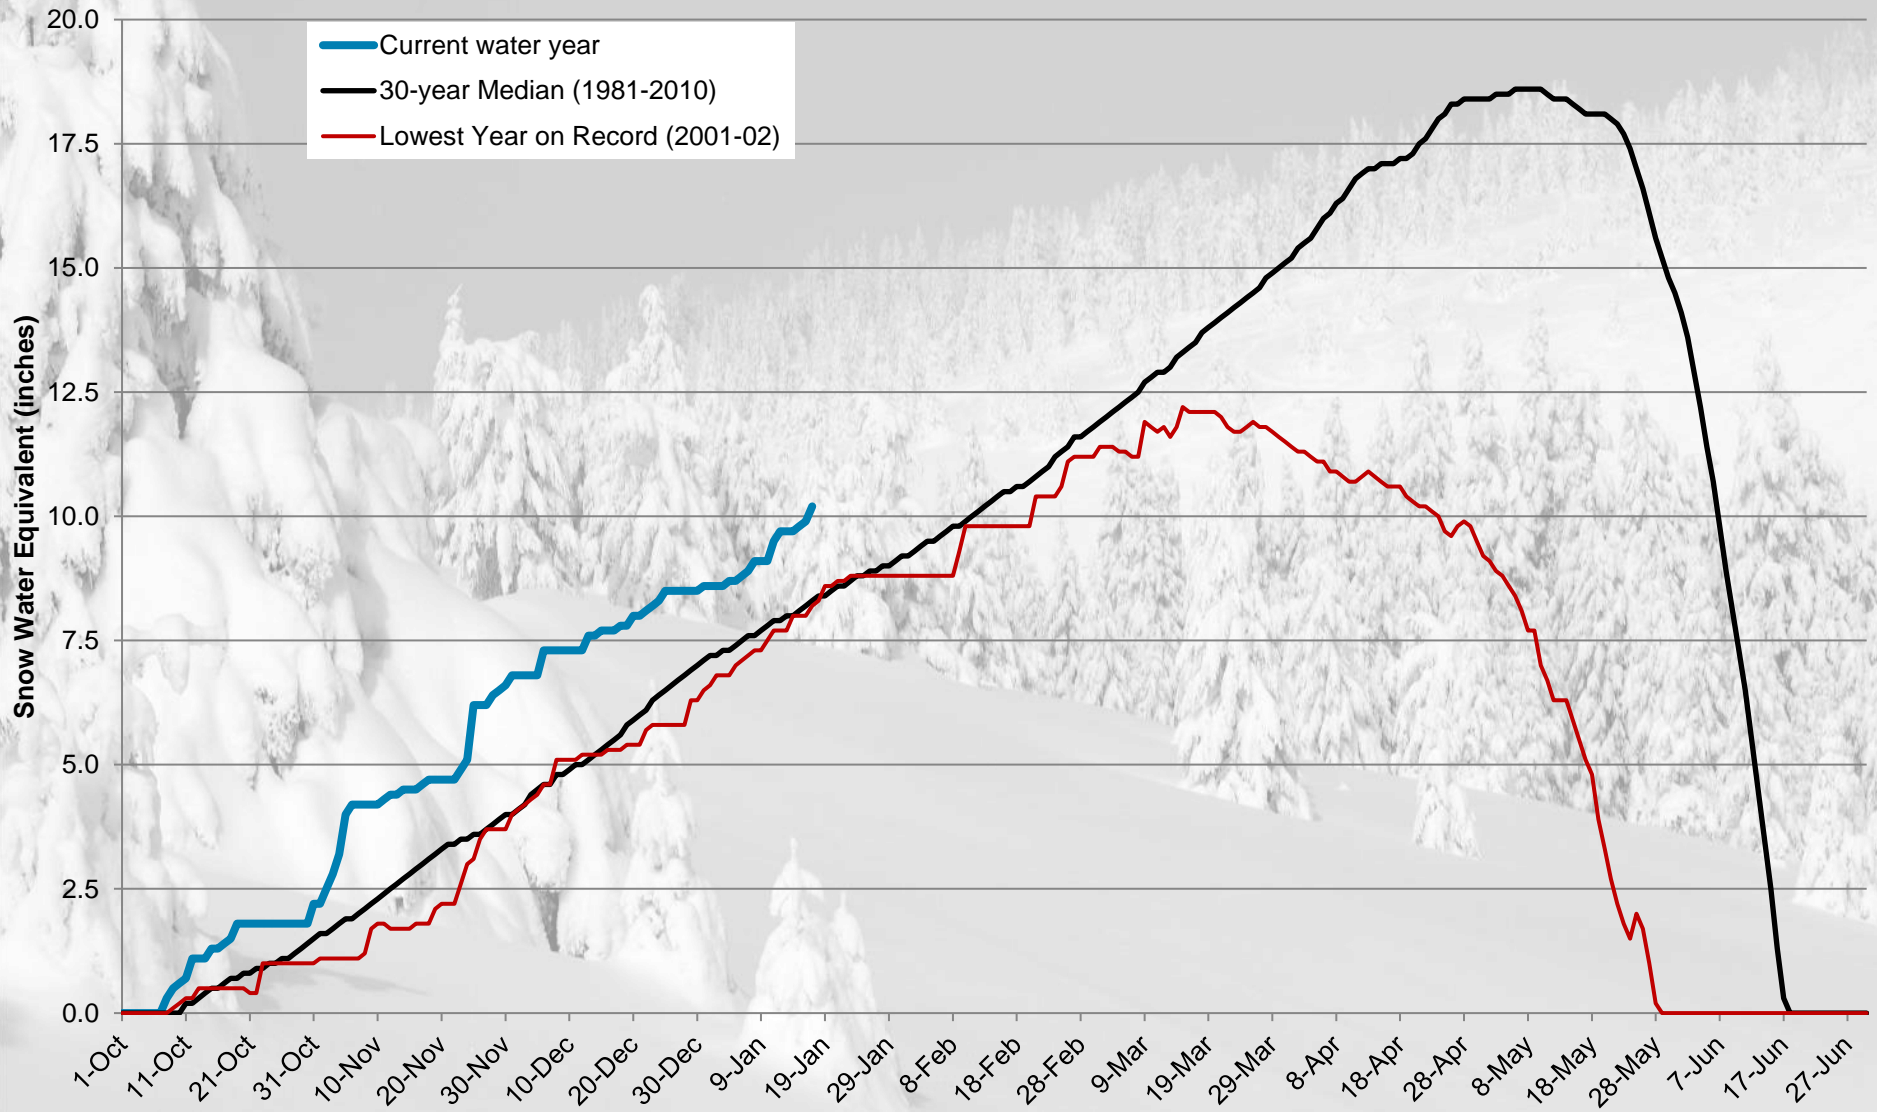

USDA SNOTEL Site: Vail Mountain - 10,300 ft.

01/17/2019 snow water equivalent: 8.9 in., 92% of normal

EAGLE RIVER
WATER & SANITATION
DISTRICT

*Snow Water Equivalent is a measure of the water content in snow. erwsd.org

USDA SNOTEL Site: Copper Mountain - 10,550 ft.

01/17/2019 snow water equivalent: 8.8 in., 129% of normal

*Snow Water Equivalent is a measure of the water content in snow.

USDA SNOTEL Site: Fremont Pass - 11,400 ft.

01/17/2019 snow water equivalent: 10.2 in., 123% of normal

EAGLE RIVER
WATER & SANITATION
DISTRICT

*Snow Water Equivalent is a measure of the water content in snow. erwsd.org