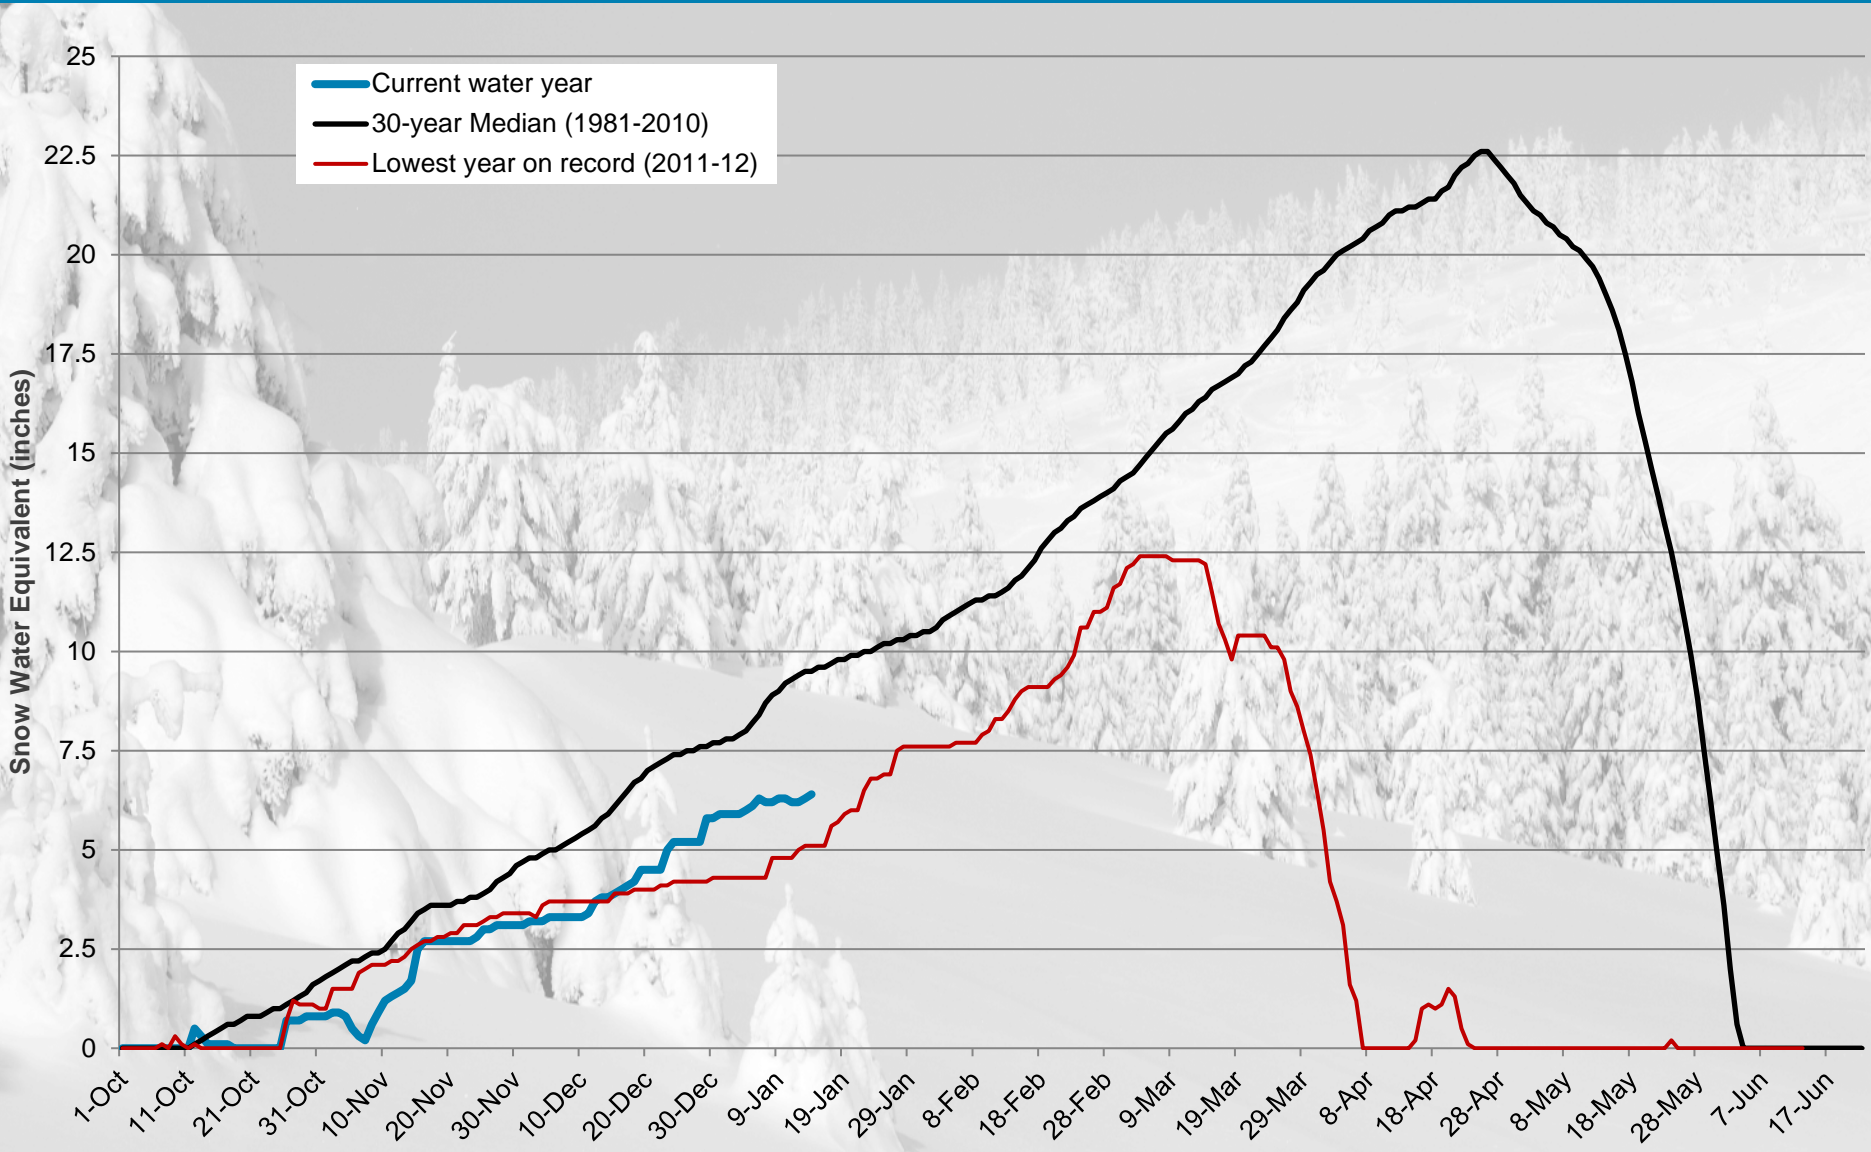

USDA SNOTEL Site: Vail Mountain - 10,300 ft.

01/14/2021 snow water equivalent: 6.4 in., 67% of normal

EAGLE RIVER
WATER & SANITATION
DISTRICT

*Snow Water Equivalent is a measure of the water content in snow. erwsd.org

USDA SNOTEL Site: Copper Mountain - 10,550 ft.

01/14/2021 snow water equivalent: 5.6 in., 85% of normal

EAGLE RIVER
WATER & SANITATION
DISTRICT

*Snow Water Equivalent is a measure of the water content in snow.

USDA SNOTEL Site: Fremont Pass - 11,400 ft.

01/14/2021 snow water equivalent: 5.7 in., 71% of normal

EAGLE RIVER
WATER & SANITATION
DISTRICT

*Snow Water Equivalent is a measure of the water content in snow. erwsd.org