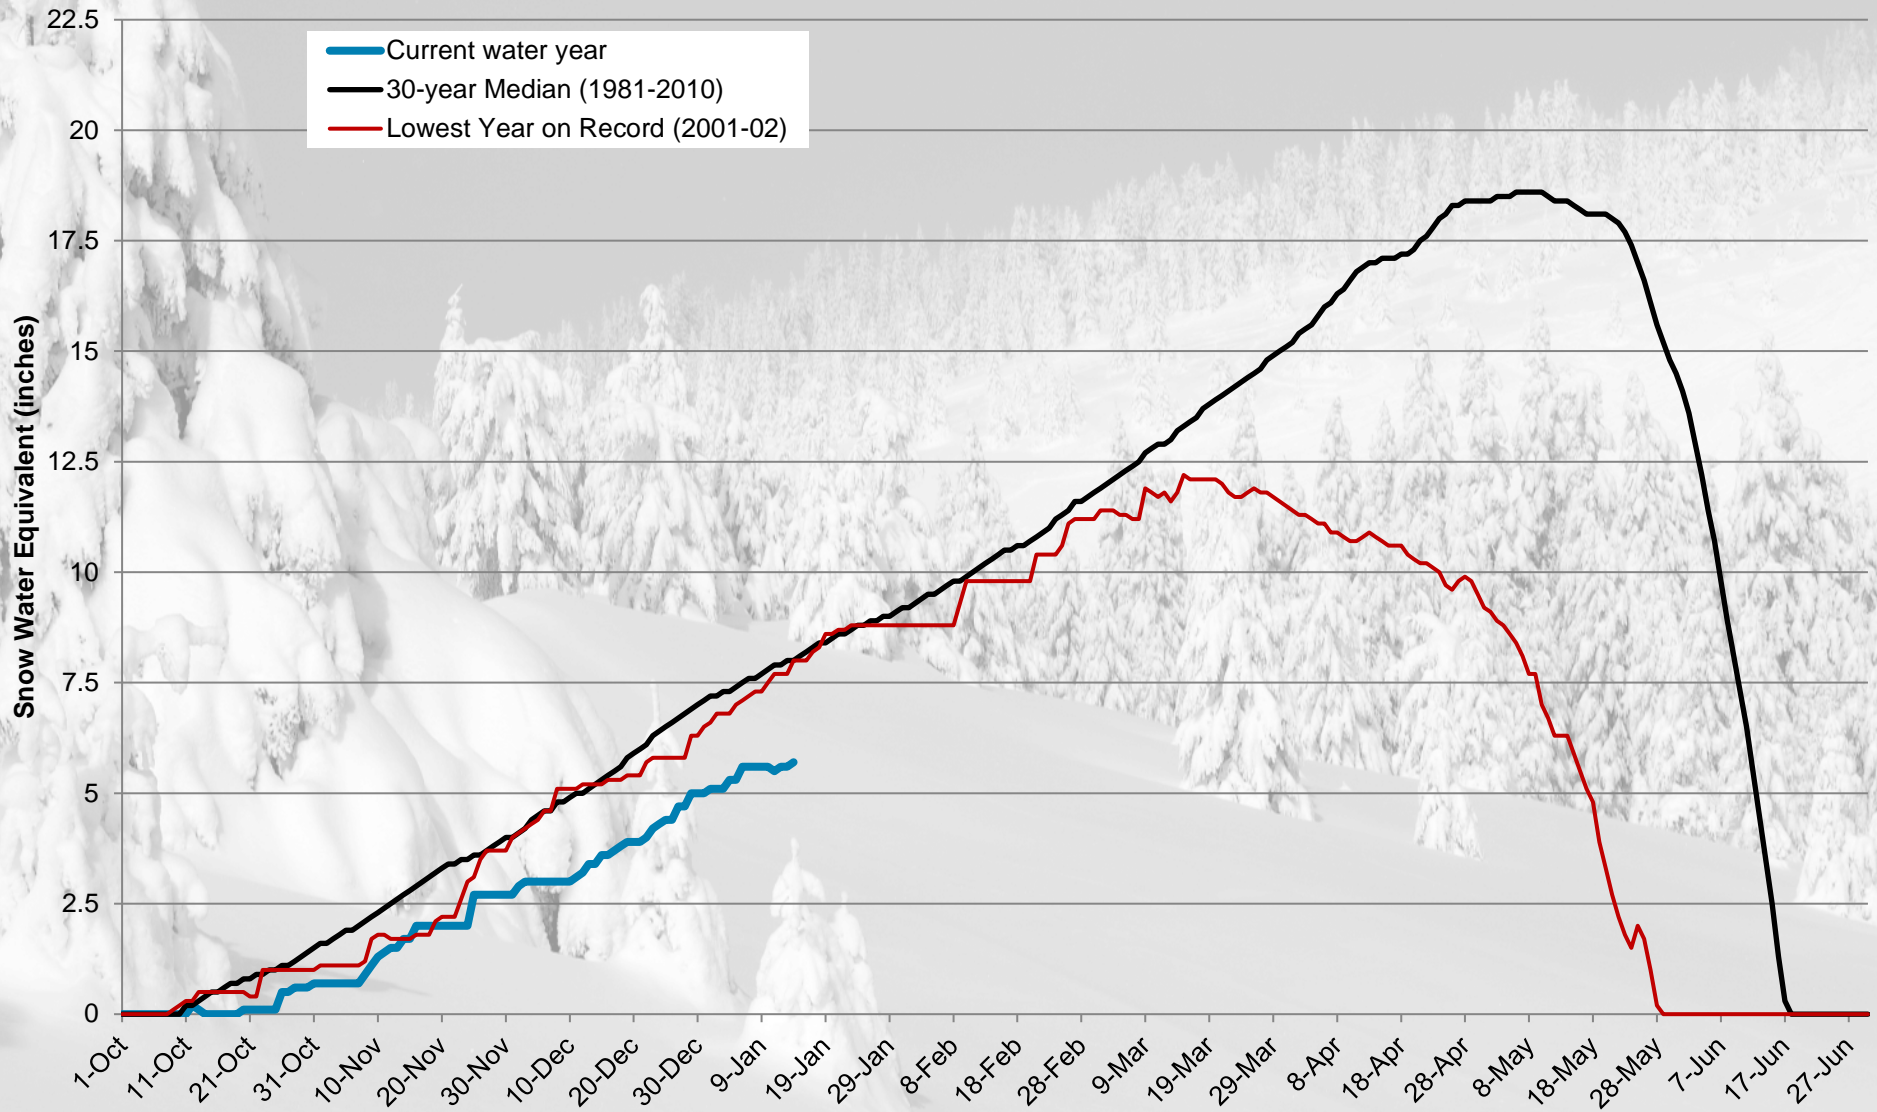

USDA SNOTEL Site: Vail Mountain - 10,300 ft.

01/14/2021 snow water equivalent: 6.4 in., 67% of normal

EAGLE RIVER
WATER & SANITATION
DISTRICT

*Snow Water Equivalent is a measure of the water content in snow. erwsd.org

USDA SNOTEL Site: Copper Mountain - 10,550 ft.

01/14/2021 snow water equivalent: 5.6 in., 85% of normal

EAGLE RIVER
WATER & SANITATION
DISTRICT

*Snow Water Equivalent is a measure of the water content in snow.

USDA SNOTEL Site: Fremont Pass - 11,400 ft.

01/14/2021 snow water equivalent: 5.7 in., 71% of normal

EAGLE RIVER
WATER & SANITATION
DISTRICT

*Snow Water Equivalent is a measure of the water content in snow. erwsd.org