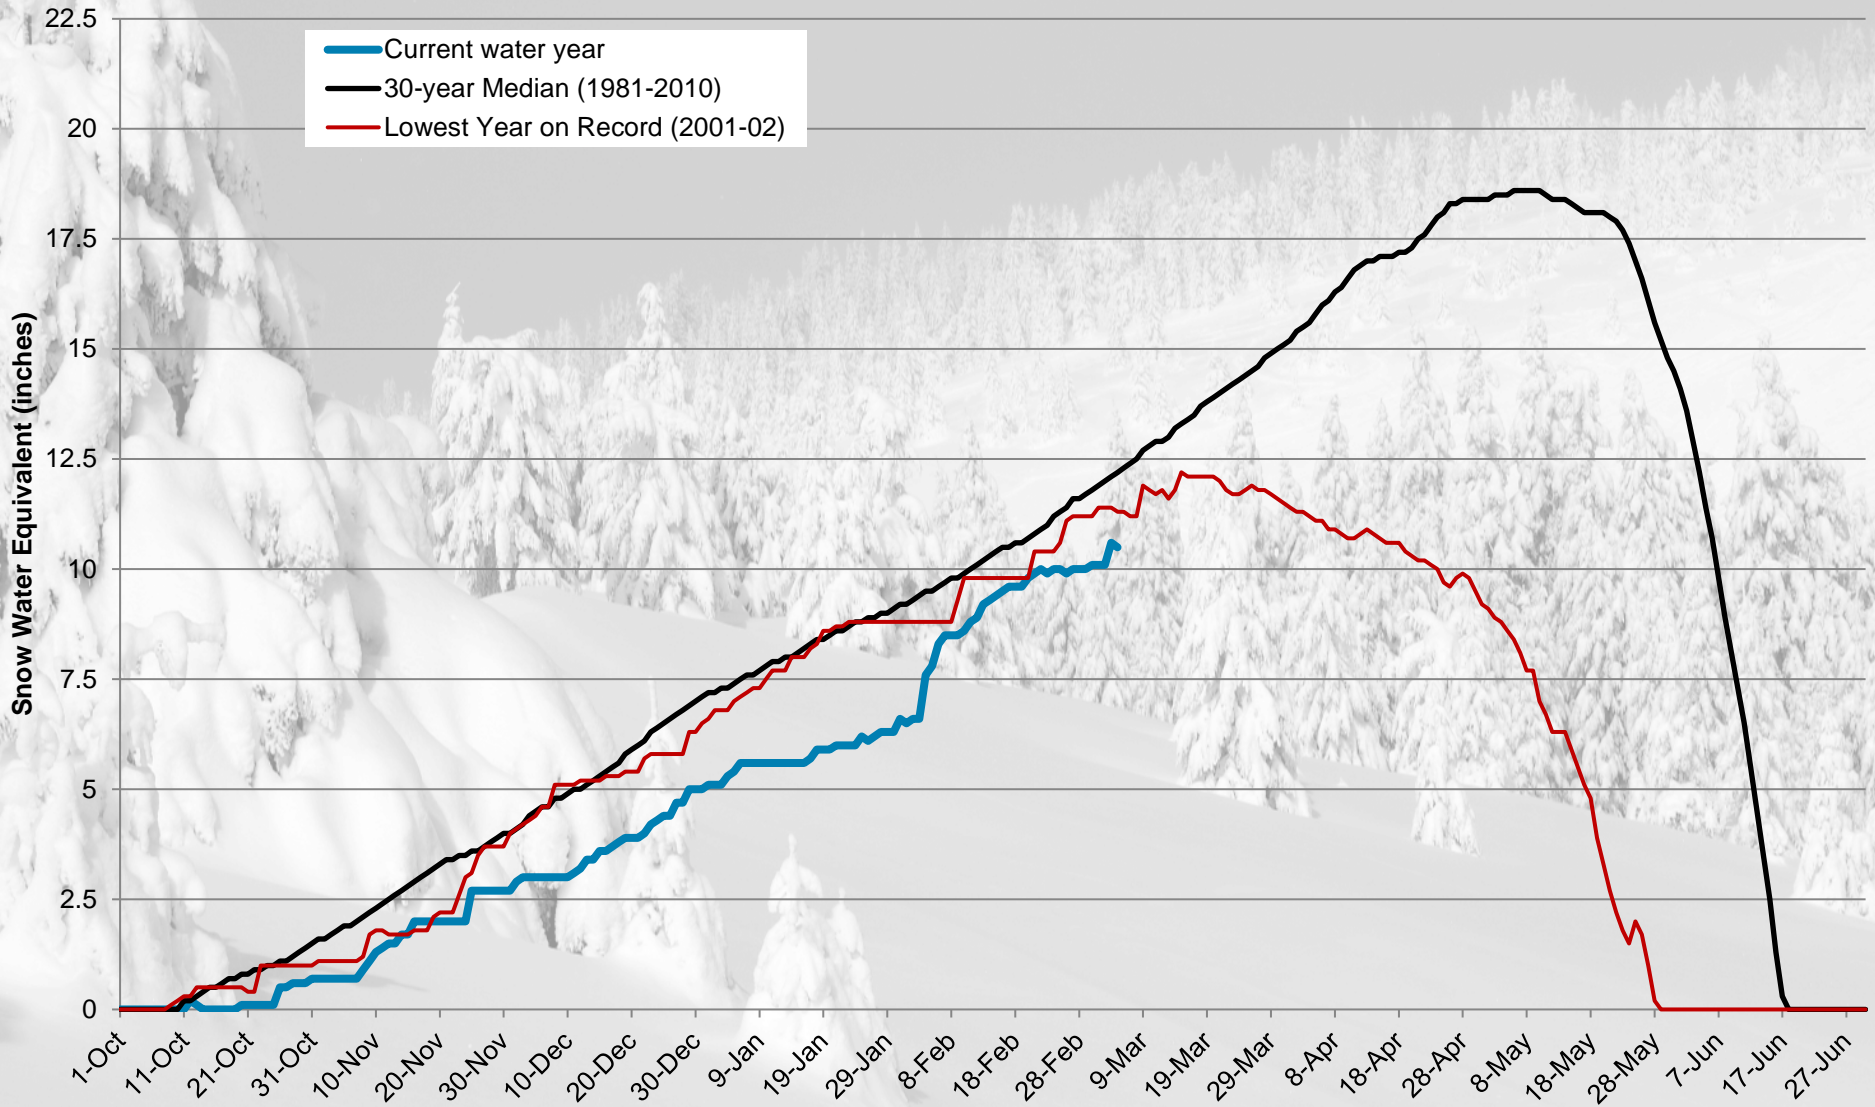

USDA SNOTEL Site: Vail Mountain - 10,300 ft.

03/06/2021 snow water equivalent: 12.3 in., 81% of normal

EAGLE RIVER
WATER & SANITATION
DISTRICT

*Snow Water Equivalent is a measure of the water content in snow. erwsd.org

USDA SNOTEL Site: Copper Mountain - 10,550 ft.

03/06/2021 snow water equivalent: 9.9 in., 85% of normal

*Snow Water Equivalent is a measure of the water content in snow.

USDA SNOTEL Site: Fremont Pass - 11,400 ft.

03/06/2021 snow water equivalent: 10.5 in., 85% of normal

EAGLE RIVER
WATER & SANITATION
DISTRICT

*Snow Water Equivalent is a measure of the water content in snow. erwsd.org