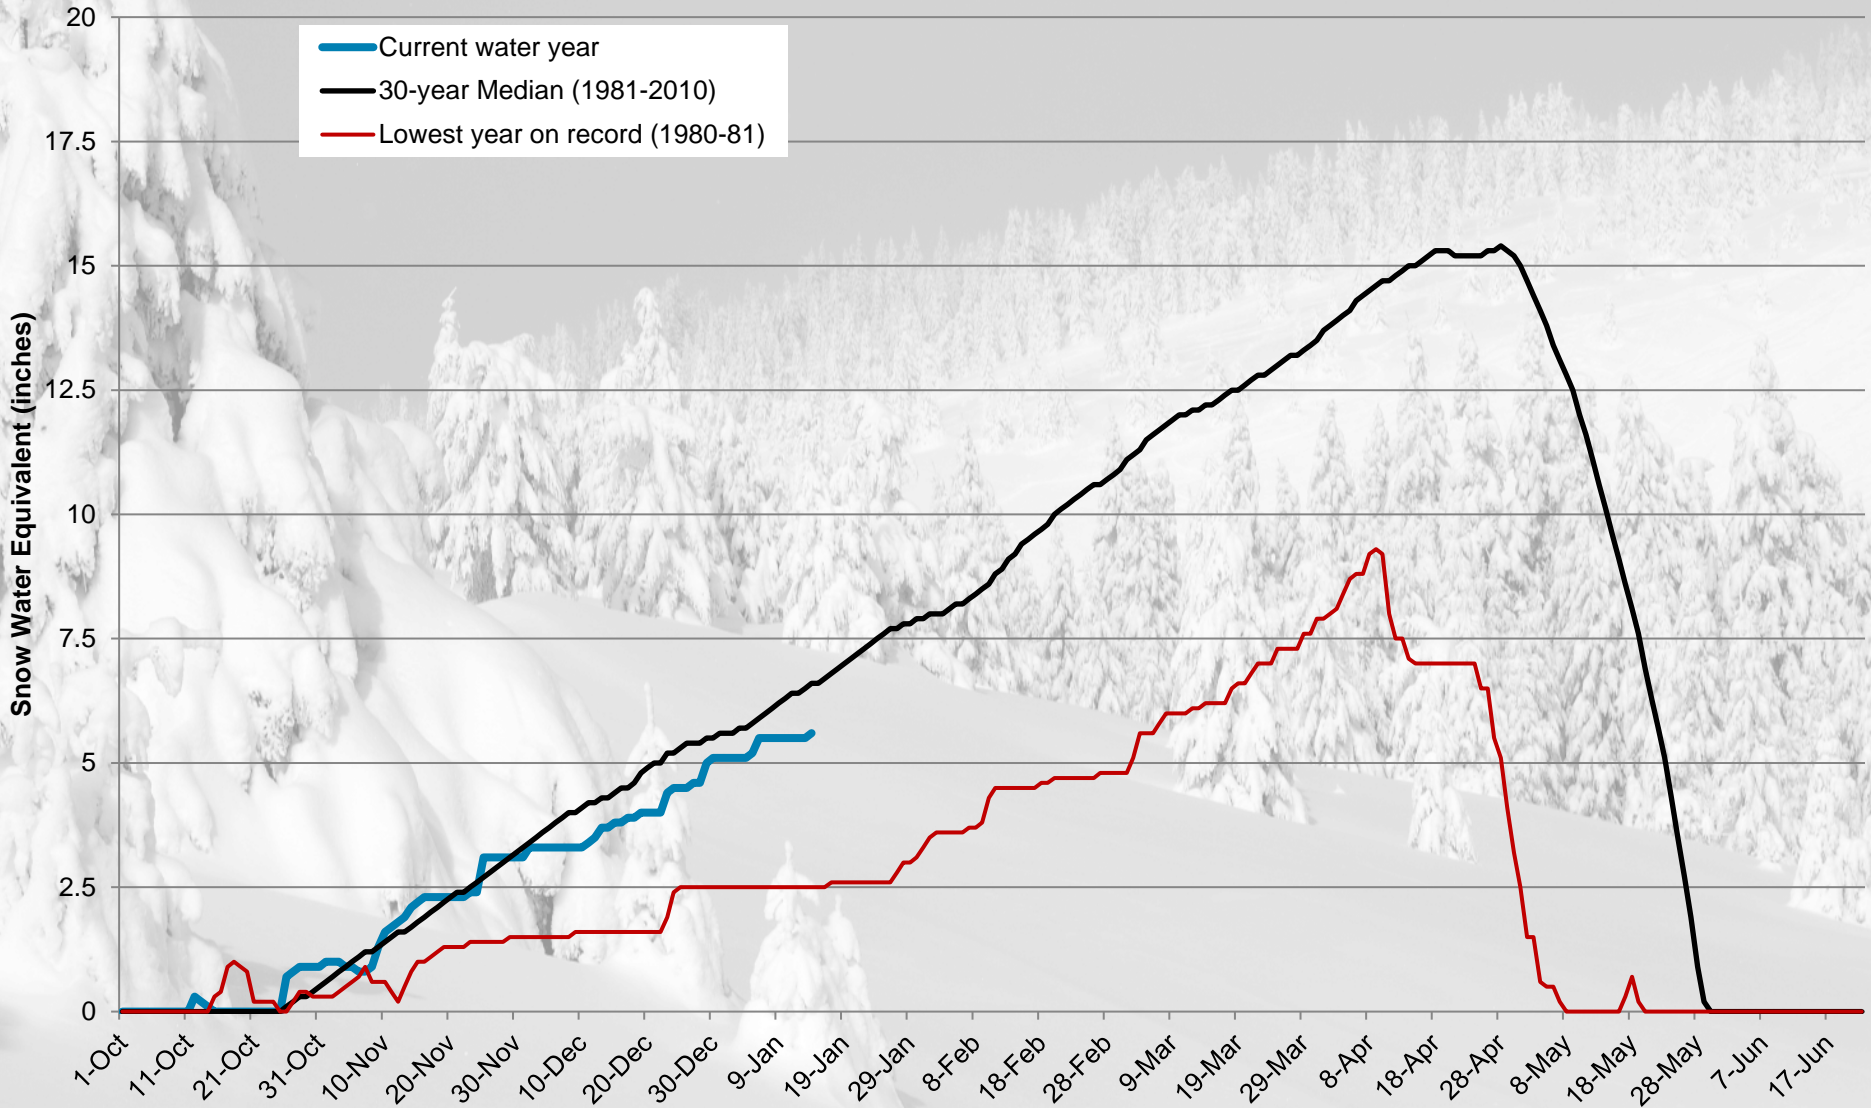

USDA SNOTEL Site: Vail Mountain - 10,300 ft.

01/14/2021 snow water equivalent: 6.4 in., 67% of normal

EAGLE RIVER
WATER & SANITATION
DISTRICT

*Snow Water Equivalent is a measure of the water content in snow. erwsd.org

USDA SNOTEL Site: Copper Mountain - 10,550 ft.

01/14/2021 snow water equivalent: 5.6 in., 85% of normal

EAGLE RIVER
WATER & SANITATION
DISTRICT

*Snow Water Equivalent is a measure of the water content in snow.

USDA SNOTEL Site: Fremont Pass - 11,400 ft.

01/14/2021 snow water equivalent: 5.7 in., 71% of normal

EAGLE RIVER
WATER & SANITATION
DISTRICT

*Snow Water Equivalent is a measure of the water content in snow. erwsd.org